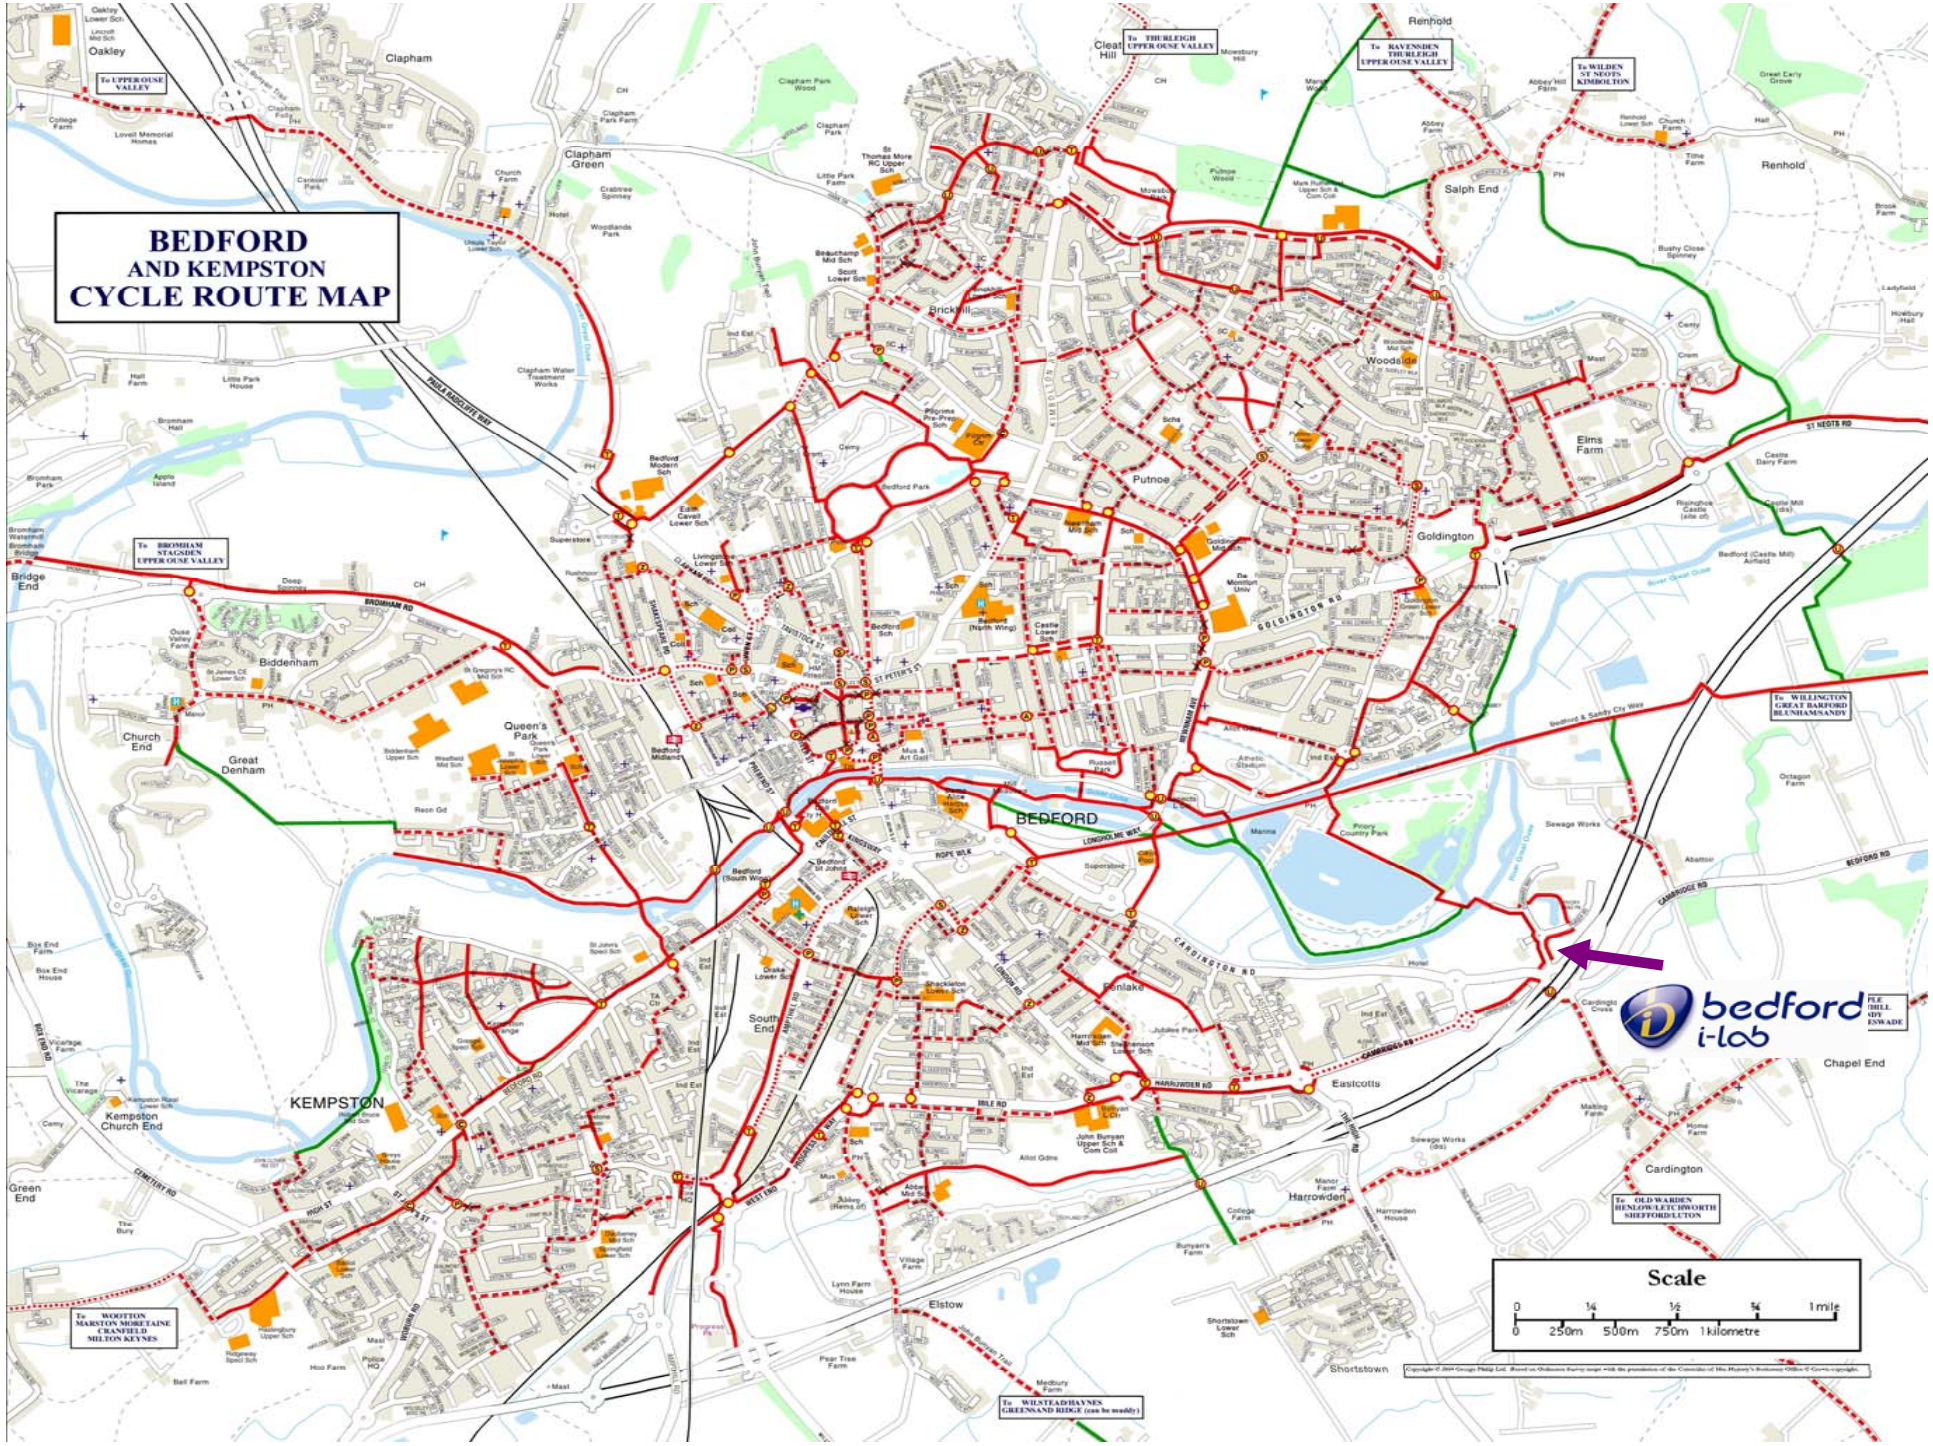

BEDFORD AND KEMPSTON CYCLE ROUTE MAP